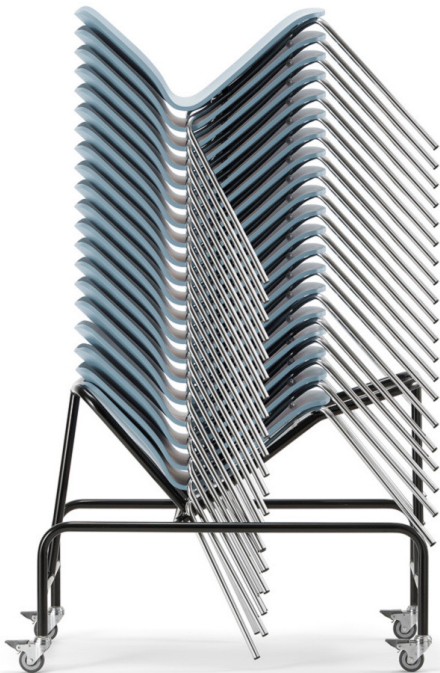

Vesper 4151-1

Round polished chrome steel frame with upholstered seat and back.
Additional metal finishes available at an up-charge.
Stacks 6 high on the floor and 12 high on the cart.
Ganging device and trolley available.

Metal Leg Chair Fully Upholstered

H-33" D-20.5" W-18" SH-18.5" SD-17.5"

product no.	fabric yds	leather sf	COM	COL	1	2	3	4	5	6	7	8	9	10	11	wt
4151-1	0.75	13.5	669	714	699	714	733	750	759	770	789	804	827	853	879	