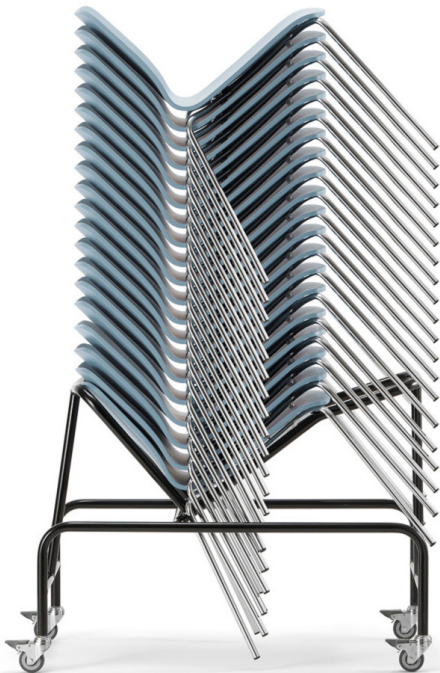

Vesper 4151-2

Round polished chrome steel frame with upholstered seat and back.
 Additional metal finishes available at an up-charge.
 Stacks 4 high on the floor and 12 high on the cart.
 Ganging device and trolley available.

Metal Leg Arm Chair

H-33" D-20.5" W-21.25" AH-26.25" SH-18.5" SD-17.5"

product no.	fabric yds	leather sf	COM	COL	1	2	3	4	5	6	7	8	9	10	11	wt
4151-2	0.75	13.5	989	1,034	1,019	1,034	1,053	1,070	1,079	1,090	1,109	1,124	1,147	1,173	1,199	

LEVEL 4
DESIGNS

Vesper Accessories

Trolley

product no.	price	wt
4151-78	632	

Ganging Clips (price is per pair)

product no.	price	wt
4151-81	55	