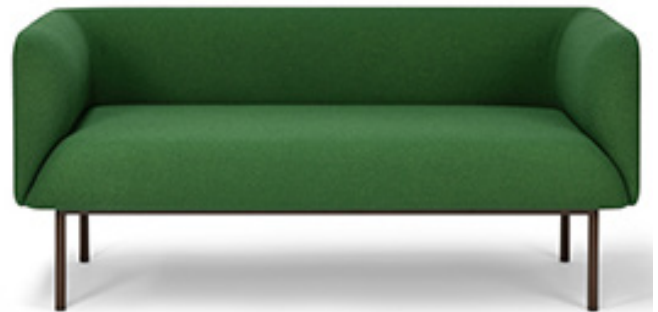

4163-6/7 Lap Sofa

Upholstered upper with 4-leg metal base in a black powder-coat finish. Additional powder-coat options are available at an up-charge of \$70.00 list. The design is available with a curved oak plywood outer back or a fully upholstered back. The veneer back is available in all standard finishes and custom options to match your specifications. See finish card for options.

2-Seat Sofa

H-25" D-28.5" W-57" SH-17.75" SD-23.5"

product no.	desc.	fabric yds	leather sf	COM	COL	1	2	3	4	5	6	7	8	9	10	11	wt
4163-6	uph back	5.5	99	6,629	6,959	6,849	6,959	7,097	7,223	7,289	7,372	7,509	7,619	7,784	7,977	8,169	
4163-6WB	wood back	4.25	77	9,088	9,343	9,258	9,343	9,449	9,547	9,598	9,662	9,768	9,853	9,981	10,129	10,278	

3-Seat Sofa

H-25" D-28.5" W-57" SH-17.75" SD-23.5"

product no.	desc.	fabric yds	leather sf	COM	COL	1	2	3	4	5	6	7	8	9	10	11	wt
4163-7	uph back	7	126	9,635	10,055	9,915	10,055	10,230	10,391	10,475	10,580	10,755	10,895	11,105	11,350	11,595	
4163-7WB	wood back	5.25	95	13,628	13,943	13,838	13,943	14,074	14,195	14,258	14,337	14,468	14,573	14,731	14,914	15,098	