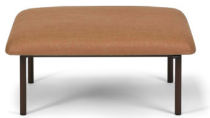

3-Seat - Angled

H-25" D-28.5" W-74" SH-17.75" SD-23.5"

desc.	product no.	fabric yds	leather sf	COM	COL	1	2	3	4	5	6	7	8	9	10	11	wt
Uph back	4163-66	7	126	9,998	10,418	10,278	10,418	10,593	10,754	10,838	10,943	11,118	11,258	11,468	11,713	11,958	
Wood back	4163-66WB	5.25	95	12,467	12,782	12,677	12,782	12,913	13,034	13,097	13,176	13,307	13,412	13,570	13,753	13,937	

Right arm shown

One Arm Short - Angled

H-25" D-28.5" W-44.5" SH-17.75" SD-23.5"

desc.	product no.	fabric yds	leather sf	COM	COL	1	2	3	4	5	6	7	8	9	10	11	wt
Lft Arm Uph	4163-731L	2.75	50	5,498	5,663	5,608	5,663	5,732	5,795	5,828	5,869	5,938	5,993	6,076	6,172	6,268	
Lft Arm Wood	4163-731LWB	2.25	41	6,386	6,521	6,476	6,521	6,577	6,629	6,656	6,690	6,746	6,791	6,859	6,937	7,016	
Rt Arm Uph	4163-731R	2.75	50	5,498	5,663	5,608	5,663	5,732	5,795	5,828	5,869	5,938	5,993	6,076	6,172	6,268	
Rt Arm Wood	4163-731RWB	2.25	41	6,386	6,521	6,476	6,521	6,577	6,629	6,656	6,690	6,746	6,791	6,859	6,937	7,016	

Left arm shown

One Arm Long - Angled

H-25" D-28.5" W-74" SH-17.75" SD-23.5"

desc.	product no.	fabric yds	leather sf	COM	COL	1	2	3	4	5	6	7	8	9	10	11	wt
Lft Arm Uph	4163-781L	6.25	113	9,482	9,857	9,732	9,857	10,013	10,157	10,232	10,326	10,482	10,607	10,795	11,013	11,232	
Lft Arm Wood	4163-781LWB	4.50	81	11,937	12,207	12,117	12,207	12,320	12,423	12,477	12,545	12,657	12,747	12,882	13,040	13,197	
Rt Arm Uph	4163-781R	6.25	113	9,482	9,857	9,732	9,857	10,013	10,157	10,232	10,326	10,482	10,607	10,795	11,013	11,232	
Rt Arm Wood	4163-781RWB	4.50	81	11,937	12,207	12,117	12,207	12,320	12,423	12,477	12,545	12,657	12,747	12,882	13,040	13,197	