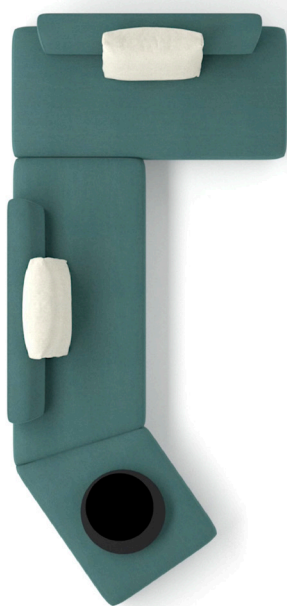

Move 4178

Unique upholstered modular seating with movable
back and removable arm elements.
Available in a wide variety of sizes and angles.
See finish card for options.
Ganging clips are included.

Back slides left to right
on a metal tracking system.

Arms can be
removed and
reconnected.

Move 4178 dimensions

Armrest

Backrests

Seats Elements

see chart on previous page for dimensions

Seat Elements

product no.	fabric yds	leather sf	COM	COL	1	2	3	4	5	6	7	8	9	10	11	wt
4178-8	3.75	67.50	3,498	3,723	3,648	3,723	3,817	3,903	3,948	4,004	4,098	4,173	4,286	4,417	4,548	
4178-81	4.50	81.00	4,486	4,756	4,666	4,756	4,869	4,972	5,026	5,094	5,206	5,296	5,431	5,589	5,746	
4178-82	5.00	90.00	4,869	5,169	5,069	5,169	5,294	5,409	5,469	5,544	5,669	5,769	5,919	6,094	6,269	
4178-83	5.50	99.00	5,288	5,618	5,508	5,618	5,756	5,882	5,948	6,031	6,168	6,278	6,443	6,636	6,828	
4178-84	6.25	112.50	5,669	6,044	5,919	6,044	6,200	6,344	6,419	6,513	6,669	6,794	6,982	7,200	7,419	
4178-85	4.00	72.00	3,589	3,829	3,749	3,829	3,929	4,021	4,069	4,129	4,229	4,309	4,429	4,569	4,709	
4178-86	4.50	81.00	4,578	4,848	4,758	4,848	4,961	5,064	5,118	5,186	5,298	5,388	5,523	5,681	5,838	
4178-87	5.25	94.50	4,969	5,284	5,179	5,284	5,415	5,536	5,599	5,678	5,809	5,914	6,072	6,255	6,439	
4178-88	5.50	99.00	5,348	5,678	5,568	5,678	5,816	5,942	6,008	6,091	6,228	6,338	6,503	6,696	6,888	
4178-89	6.25	112.50	5,939	6,314	6,189	6,314	6,470	6,614	6,689	6,783	6,939	7,064	7,252	7,470	7,689	
4178-90	4.00	72.00	3,589	3,829	3,749	3,829	3,929	4,021	4,069	4,129	4,229	4,309	4,429	4,569	4,709	
4178-91	4.50	81.00	4,578	4,848	4,758	4,848	4,961	5,064	5,118	5,186	5,298	5,388	5,523	5,681	5,838	
4178-92	5.25	94.50	4,969	5,284	5,179	5,284	5,415	5,536	5,599	5,678	5,809	5,914	6,072	6,255	6,439	
4178-93	5.50	99.00	5,348	5,678	5,568	5,678	5,816	5,942	6,008	6,091	6,228	6,338	6,503	6,696	6,888	
4178-94	6.25	112.50	5,939	6,314	6,189	6,314	6,470	6,614	6,689	6,783	6,939	7,064	7,252	7,470	7,689	