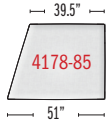

Arms can be
removed and
reconnected.

Move 4178 dimensions

Armrest

Backrests

Seats Elements

see chart on previous page for dimensions

Seat Elements

product no.	fabric yds	leather sf	COM	COL	1	2	3	4	5	6	7	8	9	10	11	wt
4178-8	3.75	67.50	3,498	3,723	3,648	3,723	3,817	3,903	3,948	4,004	4,098	4,173	4,286	4,417	4,548	
4178-81	4.50	81.00	4,486	4,756	4,666	4,756	4,869	4,972	5,026	5,094	5,206	5,296	5,431	5,589	5,746	
4178-82	5.00	90.00	4,869	5,169	5,069	5,169	5,294	5,409	5,469	5,544	5,669	5,769	5,919	6,094	6,269	
4178-83	5.50	99.00	5,288	5,618	5,508	5,618	5,756	5,882	5,948	6,031	6,168	6,278	6,443	6,636	6,828	
4178-84	6.25	112.50	5,669	6,044	5,919	6,044	6,200	6,344	6,419	6,513	6,669	6,794	6,982	7,200	7,419	
4178-85	4.00	72.00	3,589	3,829	3,749	3,829	3,929	4,021	4,069	4,129	4,229	4,309	4,429	4,569	4,709	
4178-86	4.50	81.00	4,578	4,848	4,758	4,848	4,961	5,064	5,118	5,186	5,298	5,388	5,523	5,681	5,838	
4178-87	5.25	94.50	4,969	5,284	5,179	5,284	5,415	5,536	5,599	5,678	5,809	5,914	6,072	6,255	6,439	
4178-88	5.50	99.00	5,348	5,678	5,568	5,678	5,816	5,942	6,008	6,091	6,228	6,338	6,503	6,696	6,888	
4178-89	6.25	112.50	5,939	6,314	6,189	6,314	6,470	6,614	6,689	6,783	6,939	7,064	7,252	7,470	7,689	
4178-90	4.00	72.00	3,589	3,829	3,749	3,829	3,929	4,021	4,069	4,129	4,229	4,309	4,429	4,569	4,709	
4178-91	4.50	81.00	4,578	4,848	4,758	4,848	4,961	5,064	5,118	5,186	5,298	5,388	5,523	5,681	5,838	
4178-92	5.25	94.50	4,969	5,284	5,179	5,284	5,415	5,536	5,599	5,678	5,809	5,914	6,072	6,255	6,439	
4178-93	5.50	99.00	5,348	5,678	5,568	5,678	5,816	5,942	6,008	6,091	6,228	6,338	6,503	6,696	6,888	
4178-94	6.25	112.50	5,939	6,314	6,189	6,314	6,470	6,614	6,689	6,783	6,939	7,064	7,252	7,470	7,689	