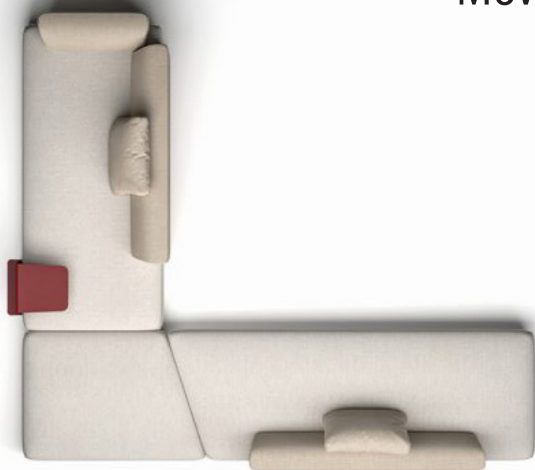

Move 4178

Unique upholstered modular seating with movable
back and removable arm elements.
Available in a wide variety of sizes and angles.
See finish card for options.
Ganging clips are included.

Back slides left to right
on a metal tracking system.

Arms can be
removed and
reconnected.

Move 4178 dimensions

Armrest

Backrests

Seats Elements

see chart on previous page for dimensions

Seat Elements

product no.	fabric yds	leather sf	COM	COL	1	2	3	4	5	6	7	8	9	10	11	wt
4178-8	3.75	67.50	3,498	3,723	3,648	3,723	3,817	3,903	3,948	4,004	4,098	4,173	4,286	4,417	4,548	
4178-81	4.50	81.00	4,486	4,756	4,666	4,756	4,869	4,972	5,026	5,094	5,206	5,296	5,431	5,589	5,746	
4178-82	5.00	90.00	4,869	5,169	5,069	5,169	5,294	5,409	5,469	5,544	5,669	5,769	5,919	6,094	6,269	
4178-83	5.50	99.00	5,288	5,618	5,508	5,618	5,756	5,882	5,948	6,031	6,168	6,278	6,443	6,636	6,828	
4178-84	6.25	112.50	5,669	6,044	5,919	6,044	6,200	6,344	6,419	6,513	6,669	6,794	6,982	7,200	7,419	
4178-85	4.00	72.00	3,589	3,829	3,749	3,829	3,929	4,021	4,069	4,129	4,229	4,309	4,429	4,569	4,709	
4178-86	4.50	81.00	4,578	4,848	4,758	4,848	4,961	5,064	5,118	5,186	5,298	5,388	5,523	5,681	5,838	
4178-87	5.25	94.50	4,969	5,284	5,179	5,284	5,415	5,536	5,599	5,678	5,809	5,914	6,072	6,255	6,439	
4178-88	5.50	99.00	5,348	5,678	5,568	5,678	5,816	5,942	6,008	6,091	6,228	6,338	6,503	6,696	6,888	
4178-89	6.25	112.50	5,939	6,314	6,189	6,314	6,470	6,614	6,689	6,783	6,939	7,064	7,252	7,470	7,689	
4178-90	4.00	72.00	3,589	3,829	3,749	3,829	3,929	4,021	4,069	4,129	4,229	4,309	4,429	4,569	4,709	
4178-91	4.50	81.00	4,578	4,848	4,758	4,848	4,961	5,064	5,118	5,186	5,298	5,388	5,523	5,681	5,838	
4178-92	5.25	94.50	4,969	5,284	5,179	5,284	5,415	5,536	5,599	5,678	5,809	5,914	6,072	6,255	6,439	
4178-93	5.50	99.00	5,348	5,678	5,568	5,678	5,816	5,942	6,008	6,091	6,228	6,338	6,503	6,696	6,888	
4178-94	6.25	112.50	5,939	6,314	6,189	6,314	6,470	6,614	6,689	6,783	6,939	7,064	7,252	7,470	7,689	