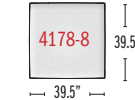

Arms can be
removed and
reconnected.

Move 4178 dimensions

Armrest

Backrests

Seats Elements

see chart on previous page for dimensions

Seat Elements

product no.	fabric yds	leather sf	COM	COL	1	2	3	4	5	6	7	8	9	10	11	wt
4178-8	3.75	67.50	3,498	3,723	3,648	3,723	3,817	3,903	3,948	4,004	4,098	4,173	4,286	4,417	4,548	
4178-81	4.50	81.00	4,486	4,756	4,666	4,756	4,869	4,972	5,026	5,094	5,206	5,296	5,431	5,589	5,746	
4178-82	5.00	90.00	4,869	5,169	5,069	5,169	5,294	5,409	5,469	5,544	5,669	5,769	5,919	6,094	6,269	
4178-83	5.50	99.00	5,288	5,618	5,508	5,618	5,756	5,882	5,948	6,031	6,168	6,278	6,443	6,636	6,828	
4178-84	6.25	112.50	5,669	6,044	5,919	6,044	6,200	6,344	6,419	6,513	6,669	6,794	6,982	7,200	7,419	
4178-85	4.00	72.00	3,589	3,829	3,749	3,829	3,929	4,021	4,069	4,129	4,229	4,309	4,429	4,569	4,709	
4178-86	4.50	81.00	4,578	4,848	4,758	4,848	4,961	5,064	5,118	5,186	5,298	5,388	5,523	5,681	5,838	
4178-87	5.25	94.50	4,969	5,284	5,179	5,284	5,415	5,536	5,599	5,678	5,809	5,914	6,072	6,255	6,439	
4178-88	5.50	99.00	5,348	5,678	5,568	5,678	5,816	5,942	6,008	6,091	6,228	6,338	6,503	6,696	6,888	
4178-89	6.25	112.50	5,939	6,314	6,189	6,314	6,470	6,614	6,689	6,783	6,939	7,064	7,252	7,470	7,689	
4178-90	4.00	72.00	3,589	3,829	3,749	3,829	3,929	4,021	4,069	4,129	4,229	4,309	4,429	4,569	4,709	
4178-91	4.50	81.00	4,578	4,848	4,758	4,848	4,961	5,064	5,118	5,186	5,298	5,388	5,523	5,681	5,838	
4178-92	5.25	94.50	4,969	5,284	5,179	5,284	5,415	5,536	5,599	5,678	5,809	5,914	6,072	6,255	6,439	
4178-93	5.50	99.00	5,348	5,678	5,568	5,678	5,816	5,942	6,008	6,091	6,228	6,338	6,503	6,696	6,888	
4178-94	6.25	112.50	5,939	6,314	6,189	6,314	6,470	6,614	6,689	6,783	6,939	7,064	7,252	7,470	7,689	