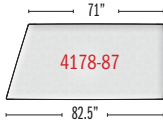

Arms can be
removed and
reconnected.

Move 4178 dimensions

Armrest

Backrests

Seats Elements

see chart on previous page for dimensions

Seat Elements

product no.	fabric yds	leather sf	COM	COL	1	2	3	4	5	6	7	8	9	10	11	wt
4178-8	3.75	67.50	3,498	3,723	3,648	3,723	3,817	3,903	3,948	4,004	4,098	4,173	4,286	4,417	4,548	
4178-81	4.50	81.00	4,486	4,756	4,666	4,756	4,869	4,972	5,026	5,094	5,206	5,296	5,431	5,589	5,746	
4178-82	5.00	90.00	4,869	5,169	5,069	5,169	5,294	5,409	5,469	5,544	5,669	5,769	5,919	6,094	6,269	
4178-83	5.50	99.00	5,288	5,618	5,508	5,618	5,756	5,882	5,948	6,031	6,168	6,278	6,443	6,636	6,828	
4178-84	6.25	112.50	5,669	6,044	5,919	6,044	6,200	6,344	6,419	6,513	6,669	6,794	6,982	7,200	7,419	
4178-85	4.00	72.00	3,589	3,829	3,749	3,829	3,929	4,021	4,069	4,129	4,229	4,309	4,429	4,569	4,709	
4178-86	4.50	81.00	4,578	4,848	4,758	4,848	4,961	5,064	5,118	5,186	5,298	5,388	5,523	5,681	5,838	
4178-87	5.25	94.50	4,969	5,284	5,179	5,284	5,415	5,536	5,599	5,678	5,809	5,914	6,072	6,255	6,439	
4178-88	5.50	99.00	5,348	5,678	5,568	5,678	5,816	5,942	6,008	6,091	6,228	6,338	6,503	6,696	6,888	
4178-89	6.25	112.50	5,939	6,314	6,189	6,314	6,470	6,614	6,689	6,783	6,939	7,064	7,252	7,470	7,689	
4178-90	4.00	72.00	3,589	3,829	3,749	3,829	3,929	4,021	4,069	4,129	4,229	4,309	4,429	4,569	4,709	
4178-91	4.50	81.00	4,578	4,848	4,758	4,848	4,961	5,064	5,118	5,186	5,298	5,388	5,523	5,681	5,838	
4178-92	5.25	94.50	4,969	5,284	5,179	5,284	5,415	5,536	5,599	5,678	5,809	5,914	6,072	6,255	6,439	
4178-93	5.50	99.00	5,348	5,678	5,568	5,678	5,816	5,942	6,008	6,091	6,228	6,338	6,503	6,696	6,888	
4178-94	6.25	112.50	5,939	6,314	6,189	6,314	6,470	6,614	6,689	6,783	6,939	7,064	7,252	7,470	7,689	