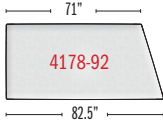

Arms can be
removed and
reconnected.

Move 4178 dimensions

Armrest

Backrests

Seats Elements

see chart on previous page for dimensions

Seat Elements

product no.	fabric yds	leather sf	COM	COL	1	2	3	4	5	6	7	8	9	10	11	wt
4178-8	3.75	67.50	3,498	3,723	3,648	3,723	3,817	3,903	3,948	4,004	4,098	4,173	4,286	4,417	4,548	
4178-81	4.50	81.00	4,486	4,756	4,666	4,756	4,869	4,972	5,026	5,094	5,206	5,296	5,431	5,589	5,746	
4178-82	5.00	90.00	4,869	5,169	5,069	5,169	5,294	5,409	5,469	5,544	5,669	5,769	5,919	6,094	6,269	
4178-83	5.50	99.00	5,288	5,618	5,508	5,618	5,756	5,882	5,948	6,031	6,168	6,278	6,443	6,636	6,828	
4178-84	6.25	112.50	5,669	6,044	5,919	6,044	6,200	6,344	6,419	6,513	6,669	6,794	6,982	7,200	7,419	
4178-85	4.00	72.00	3,589	3,829	3,749	3,829	3,929	4,021	4,069	4,129	4,229	4,309	4,429	4,569	4,709	
4178-86	4.50	81.00	4,578	4,848	4,758	4,848	4,961	5,064	5,118	5,186	5,298	5,388	5,523	5,681	5,838	
4178-87	5.25	94.50	4,969	5,284	5,179	5,284	5,415	5,536	5,599	5,678	5,809	5,914	6,072	6,255	6,439	
4178-88	5.50	99.00	5,348	5,678	5,568	5,678	5,816	5,942	6,008	6,091	6,228	6,338	6,503	6,696	6,888	
4178-89	6.25	112.50	5,939	6,314	6,189	6,314	6,470	6,614	6,689	6,783	6,939	7,064	7,252	7,470	7,689	
4178-90	4.00	72.00	3,589	3,829	3,749	3,829	3,929	4,021	4,069	4,129	4,229	4,309	4,429	4,569	4,709	
4178-91	4.50	81.00	4,578	4,848	4,758	4,848	4,961	5,064	5,118	5,186	5,298	5,388	5,523	5,681	5,838	
4178-92	5.25	94.50	4,969	5,284	5,179	5,284	5,415	5,536	5,599	5,678	5,809	5,914	6,072	6,255	6,439	
4178-93	5.50	99.00	5,348	5,678	5,568	5,678	5,816	5,942	6,008	6,091	6,228	6,338	6,503	6,696	6,888	
4178-94	6.25	112.50	5,939	6,314	6,189	6,314	6,470	6,614	6,689	6,783	6,939	7,064	7,252	7,470	7,689	