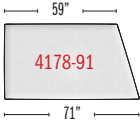

Arms can be
removed and
reconnected.

Move 4178 dimensions

Armrest

Backrests

Seats Elements

see chart on previous page for dimensions

Seat Elements

product no.	fabric yds	leather sf	COM	COL	1	2	3	4	5	6	7	8	9	10	11	wt
4178-8	3.75	67.50	3,498	3,723	3,648	3,723	3,817	3,903	3,948	4,004	4,098	4,173	4,286	4,417	4,548	
4178-81	4.50	81.00	4,486	4,756	4,666	4,756	4,869	4,972	5,026	5,094	5,206	5,296	5,431	5,589	5,746	
4178-82	5.00	90.00	4,869	5,169	5,069	5,169	5,294	5,409	5,469	5,544	5,669	5,769	5,919	6,094	6,269	
4178-83	5.50	99.00	5,288	5,618	5,508	5,618	5,756	5,882	5,948	6,031	6,168	6,278	6,443	6,636	6,828	
4178-84	6.25	112.50	5,669	6,044	5,919	6,044	6,200	6,344	6,419	6,513	6,669	6,794	6,982	7,200	7,419	
4178-85	4.00	72.00	3,589	3,829	3,749	3,829	3,929	4,021	4,069	4,129	4,229	4,309	4,429	4,569	4,709	
4178-86	4.50	81.00	4,578	4,848	4,758	4,848	4,961	5,064	5,118	5,186	5,298	5,388	5,523	5,681	5,838	
4178-87	5.25	94.50	4,969	5,284	5,179	5,284	5,415	5,536	5,599	5,678	5,809	5,914	6,072	6,255	6,439	
4178-88	5.50	99.00	5,348	5,678	5,568	5,678	5,816	5,942	6,008	6,091	6,228	6,338	6,503	6,696	6,888	
4178-89	6.25	112.50	5,939	6,314	6,189	6,314	6,470	6,614	6,689	6,783	6,939	7,064	7,252	7,470	7,689	
4178-90	4.00	72.00	3,589	3,829	3,749	3,829	3,929	4,021	4,069	4,129	4,229	4,309	4,429	4,569	4,709	
4178-91	4.50	81.00	4,578	4,848	4,758	4,848	4,961	5,064	5,118	5,186	5,298	5,388	5,523	5,681	5,838	
4178-92	5.25	94.50	4,969	5,284	5,179	5,284	5,415	5,536	5,599	5,678	5,809	5,914	6,072	6,255	6,439	
4178-93	5.50	99.00	5,348	5,678	5,568	5,678	5,816	5,942	6,008	6,091	6,228	6,338	6,503	6,696	6,888	
4178-94	6.25	112.50	5,939	6,314	6,189	6,314	6,470	6,614	6,689	6,783	6,939	7,064	7,252	7,470	7,689	