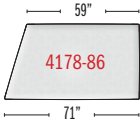

Arms can be
removed and
reconnected.

Move 4178 dimensions

Armrest

Backrests

Seats Elements

see chart on previous page for dimensions

Seat Elements

product no.	fabric yds	leather sf	COM	COL	1	2	3	4	5	6	7	8	9	10	11	wt
4178-8	3.75	67.50	3,498	3,723	3,648	3,723	3,817	3,903	3,948	4,004	4,098	4,173	4,286	4,417	4,548	
4178-81	4.50	81.00	4,486	4,756	4,666	4,756	4,869	4,972	5,026	5,094	5,206	5,296	5,431	5,589	5,746	
4178-82	5.00	90.00	4,869	5,169	5,069	5,169	5,294	5,409	5,469	5,544	5,669	5,769	5,919	6,094	6,269	
4178-83	5.50	99.00	5,288	5,618	5,508	5,618	5,756	5,882	5,948	6,031	6,168	6,278	6,443	6,636	6,828	
4178-84	6.25	112.50	5,669	6,044	5,919	6,044	6,200	6,344	6,419	6,513	6,669	6,794	6,982	7,200	7,419	
4178-85	4.00	72.00	3,589	3,829	3,749	3,829	3,929	4,021	4,069	4,129	4,229	4,309	4,429	4,569	4,709	
4178-86	4.50	81.00	4,578	4,848	4,758	4,848	4,961	5,064	5,118	5,186	5,298	5,388	5,523	5,681	5,838	
4178-87	5.25	94.50	4,969	5,284	5,179	5,284	5,415	5,536	5,599	5,678	5,809	5,914	6,072	6,255	6,439	
4178-88	5.50	99.00	5,348	5,678	5,568	5,678	5,816	5,942	6,008	6,091	6,228	6,338	6,503	6,696	6,888	
4178-89	6.25	112.50	5,939	6,314	6,189	6,314	6,470	6,614	6,689	6,783	6,939	7,064	7,252	7,470	7,689	
4178-90	4.00	72.00	3,589	3,829	3,749	3,829	3,929	4,021	4,069	4,129	4,229	4,309	4,429	4,569	4,709	
4178-91	4.50	81.00	4,578	4,848	4,758	4,848	4,961	5,064	5,118	5,186	5,298	5,388	5,523	5,681	5,838	
4178-92	5.25	94.50	4,969	5,284	5,179	5,284	5,415	5,536	5,599	5,678	5,809	5,914	6,072	6,255	6,439	
4178-93	5.50	99.00	5,348	5,678	5,568	5,678	5,816	5,942	6,008	6,091	6,228	6,338	6,503	6,696	6,888	
4178-94	6.25	112.50	5,939	6,314	6,189	6,314	6,470	6,614	6,689	6,783	6,939	7,064	7,252	7,470	7,689	