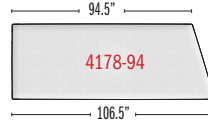

Arms can be
removed and
reconnected.

Move 4178 dimensions

Armrest

Backrests

Seats Elements

see chart on previous page for dimensions

Seat Elements

product no.	fabric yds	leather sf	COM	COL	1	2	3	4	5	6	7	8	9	10	11	wt
4178-8	3.75	67.50	3,498	3,723	3,648	3,723	3,817	3,903	3,948	4,004	4,098	4,173	4,286	4,417	4,548	
4178-81	4.50	81.00	4,486	4,756	4,666	4,756	4,869	4,972	5,026	5,094	5,206	5,296	5,431	5,589	5,746	
4178-82	5.00	90.00	4,869	5,169	5,069	5,169	5,294	5,409	5,469	5,544	5,669	5,769	5,919	6,094	6,269	
4178-83	5.50	99.00	5,288	5,618	5,508	5,618	5,756	5,882	5,948	6,031	6,168	6,278	6,443	6,636	6,828	
4178-84	6.25	112.50	5,669	6,044	5,919	6,044	6,200	6,344	6,419	6,513	6,669	6,794	6,982	7,200	7,419	
4178-85	4.00	72.00	3,589	3,829	3,749	3,829	3,929	4,021	4,069	4,129	4,229	4,309	4,429	4,569	4,709	
4178-86	4.50	81.00	4,578	4,848	4,758	4,848	4,961	5,064	5,118	5,186	5,298	5,388	5,523	5,681	5,838	
4178-87	5.25	94.50	4,969	5,284	5,179	5,284	5,415	5,536	5,599	5,678	5,809	5,914	6,072	6,255	6,439	
4178-88	5.50	99.00	5,348	5,678	5,568	5,678	5,816	5,942	6,008	6,091	6,228	6,338	6,503	6,696	6,888	
4178-89	6.25	112.50	5,939	6,314	6,189	6,314	6,470	6,614	6,689	6,783	6,939	7,064	7,252	7,470	7,689	
4178-90	4.00	72.00	3,589	3,829	3,749	3,829	3,929	4,021	4,069	4,129	4,229	4,309	4,429	4,569	4,709	
4178-91	4.50	81.00	4,578	4,848	4,758	4,848	4,961	5,064	5,118	5,186	5,298	5,388	5,523	5,681	5,838	
4178-92	5.25	94.50	4,969	5,284	5,179	5,284	5,415	5,536	5,599	5,678	5,809	5,914	6,072	6,255	6,439	
4178-93	5.50	99.00	5,348	5,678	5,568	5,678	5,816	5,942	6,008	6,091	6,228	6,338	6,503	6,696	6,888	
4178-94	6.25	112.50	5,939	6,314	6,189	6,314	6,470	6,614	6,689	6,783	6,939	7,064	7,252	7,470	7,689	