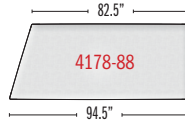

Arms can be
removed and
reconnected.

Move 4178 dimensions

Armrest

Backrests

Seats Elements

see chart on previous page for dimensions

Seat Elements

product no.	fabric yds	leather sf	COM	COL	1	2	3	4	5	6	7	8	9	10	11	wt
4178-8	3.75	67.50	3,498	3,723	3,648	3,723	3,817	3,903	3,948	4,004	4,098	4,173	4,286	4,417	4,548	
4178-81	4.50	81.00	4,486	4,756	4,666	4,756	4,869	4,972	5,026	5,094	5,206	5,296	5,431	5,589	5,746	
4178-82	5.00	90.00	4,869	5,169	5,069	5,169	5,294	5,409	5,469	5,544	5,669	5,769	5,919	6,094	6,269	
4178-83	5.50	99.00	5,288	5,618	5,508	5,618	5,756	5,882	5,948	6,031	6,168	6,278	6,443	6,636	6,828	
4178-84	6.25	112.50	5,669	6,044	5,919	6,044	6,200	6,344	6,419	6,513	6,669	6,794	6,982	7,200	7,419	
4178-85	4.00	72.00	3,589	3,829	3,749	3,829	3,929	4,021	4,069	4,129	4,229	4,309	4,429	4,569	4,709	
4178-86	4.50	81.00	4,578	4,848	4,758	4,848	4,961	5,064	5,118	5,186	5,298	5,388	5,523	5,681	5,838	
4178-87	5.25	94.50	4,969	5,284	5,179	5,284	5,415	5,536	5,599	5,678	5,809	5,914	6,072	6,255	6,439	
4178-88	5.50	99.00	5,348	5,678	5,568	5,678	5,816	5,942	6,008	6,091	6,228	6,338	6,503	6,696	6,888	
4178-89	6.25	112.50	5,939	6,314	6,189	6,314	6,470	6,614	6,689	6,783	6,939	7,064	7,252	7,470	7,689	
4178-90	4.00	72.00	3,589	3,829	3,749	3,829	3,929	4,021	4,069	4,129	4,229	4,309	4,429	4,569	4,709	
4178-91	4.50	81.00	4,578	4,848	4,758	4,848	4,961	5,064	5,118	5,186	5,298	5,388	5,523	5,681	5,838	
4178-92	5.25	94.50	4,969	5,284	5,179	5,284	5,415	5,536	5,599	5,678	5,809	5,914	6,072	6,255	6,439	
4178-93	5.50	99.00	5,348	5,678	5,568	5,678	5,816	5,942	6,008	6,091	6,228	6,338	6,503	6,696	6,888	
4178-94	6.25	112.50	5,939	6,314	6,189	6,314	6,470	6,614	6,689	6,783	6,939	7,064	7,252	7,470	7,689	