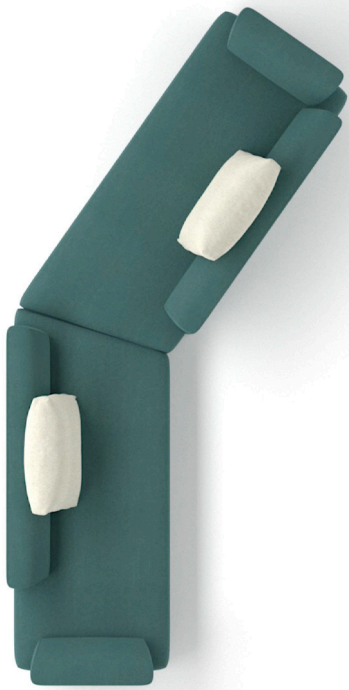

Move 4178

Unique upholstered modular seating with movable
back and removable arm elements.
Available in a wide variety of sizes and angles.
See finish card for options.
Ganging clips are included.

Back slides left to right
on a metal tracking system.

Arms can be
removed and
reconnected.

Move 4178 dimensions

Armrest

Backrests

Seats Elements

see chart on previous page for dimensions

Seat Elements

product no.	fabric yds	leather sf	COM	COL	1	2	3	4	5	6	7	8	9	10	11	wt
4178-8	3.75	67.50	3,498	3,723	3,648	3,723	3,817	3,903	3,948	4,004	4,098	4,173	4,286	4,417	4,548	
4178-81	4.50	81.00	4,486	4,756	4,666	4,756	4,869	4,972	5,026	5,094	5,206	5,296	5,431	5,589	5,746	
4178-82	5.00	90.00	4,869	5,169	5,069	5,169	5,294	5,409	5,469	5,544	5,669	5,769	5,919	6,094	6,269	
4178-83	5.50	99.00	5,288	5,618	5,508	5,618	5,756	5,882	5,948	6,031	6,168	6,278	6,443	6,636	6,828	
4178-84	6.25	112.50	5,669	6,044	5,919	6,044	6,200	6,344	6,419	6,513	6,669	6,794	6,982	7,200	7,419	
4178-85	4.00	72.00	3,589	3,829	3,749	3,829	3,929	4,021	4,069	4,129	4,229	4,309	4,429	4,569	4,709	
4178-86	4.50	81.00	4,578	4,848	4,758	4,848	4,961	5,064	5,118	5,186	5,298	5,388	5,523	5,681	5,838	
4178-87	5.25	94.50	4,969	5,284	5,179	5,284	5,415	5,536	5,599	5,678	5,809	5,914	6,072	6,255	6,439	
4178-88	5.50	99.00	5,348	5,678	5,568	5,678	5,816	5,942	6,008	6,091	6,228	6,338	6,503	6,696	6,888	
4178-89	6.25	112.50	5,939	6,314	6,189	6,314	6,470	6,614	6,689	6,783	6,939	7,064	7,252	7,470	7,689	
4178-90	4.00	72.00	3,589	3,829	3,749	3,829	3,929	4,021	4,069	4,129	4,229	4,309	4,429	4,569	4,709	
4178-91	4.50	81.00	4,578	4,848	4,758	4,848	4,961	5,064	5,118	5,186	5,298	5,388	5,523	5,681	5,838	
4178-92	5.25	94.50	4,969	5,284	5,179	5,284	5,415	5,536	5,599	5,678	5,809	5,914	6,072	6,255	6,439	
4178-93	5.50	99.00	5,348	5,678	5,568	5,678	5,816	5,942	6,008	6,091	6,228	6,338	6,503	6,696	6,888	
4178-94	6.25	112.50	5,939	6,314	6,189	6,314	6,470	6,614	6,689	6,783	6,939	7,064	7,252	7,470	7,689	