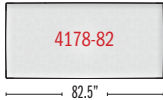

Arms can be
removed and
reconnected.

Move 4178 dimensions

Armrest

Backrests

Seats Elements

see chart on previous page for dimensions

Seat Elements

product no.	fabric yds	leather sf	COM	COL	1	2	3	4	5	6	7	8	9	10	11	wt
4178-8	3.75	67.50	3,498	3,723	3,648	3,723	3,817	3,903	3,948	4,004	4,098	4,173	4,286	4,417	4,548	
4178-81	4.50	81.00	4,486	4,756	4,666	4,756	4,869	4,972	5,026	5,094	5,206	5,296	5,431	5,589	5,746	
4178-82	5.00	90.00	4,869	5,169	5,069	5,169	5,294	5,409	5,469	5,544	5,669	5,769	5,919	6,094	6,269	
4178-83	5.50	99.00	5,288	5,618	5,508	5,618	5,756	5,882	5,948	6,031	6,168	6,278	6,443	6,636	6,828	
4178-84	6.25	112.50	5,669	6,044	5,919	6,044	6,200	6,344	6,419	6,513	6,669	6,794	6,982	7,200	7,419	
4178-85	4.00	72.00	3,589	3,829	3,749	3,829	3,929	4,021	4,069	4,129	4,229	4,309	4,429	4,569	4,709	
4178-86	4.50	81.00	4,578	4,848	4,758	4,848	4,961	5,064	5,118	5,186	5,298	5,388	5,523	5,681	5,838	
4178-87	5.25	94.50	4,969	5,284	5,179	5,284	5,415	5,536	5,599	5,678	5,809	5,914	6,072	6,255	6,439	
4178-88	5.50	99.00	5,348	5,678	5,568	5,678	5,816	5,942	6,008	6,091	6,228	6,338	6,503	6,696	6,888	
4178-89	6.25	112.50	5,939	6,314	6,189	6,314	6,470	6,614	6,689	6,783	6,939	7,064	7,252	7,470	7,689	
4178-90	4.00	72.00	3,589	3,829	3,749	3,829	3,929	4,021	4,069	4,129	4,229	4,309	4,429	4,569	4,709	
4178-91	4.50	81.00	4,578	4,848	4,758	4,848	4,961	5,064	5,118	5,186	5,298	5,388	5,523	5,681	5,838	
4178-92	5.25	94.50	4,969	5,284	5,179	5,284	5,415	5,536	5,599	5,678	5,809	5,914	6,072	6,255	6,439	
4178-93	5.50	99.00	5,348	5,678	5,568	5,678	5,816	5,942	6,008	6,091	6,228	6,338	6,503	6,696	6,888	
4178-94	6.25	112.50	5,939	6,314	6,189	6,314	6,470	6,614	6,689	6,783	6,939	7,064	7,252	7,470	7,689	