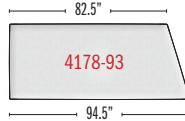

Arms can be
removed and
reconnected.

Move 4178 dimensions

Armrest

Backrests

Seats Elements

see chart on previous page for dimensions

Seat Elements

product no.	fabric yds	leather sf	COM	COL	1	2	3	4	5	6	7	8	9	10	11	wt
4178-8	3.75	67.50	3,498	3,723	3,648	3,723	3,817	3,903	3,948	4,004	4,098	4,173	4,286	4,417	4,548	
4178-81	4.50	81.00	4,486	4,756	4,666	4,756	4,869	4,972	5,026	5,094	5,206	5,296	5,431	5,589	5,746	
4178-82	5.00	90.00	4,869	5,169	5,069	5,169	5,294	5,409	5,469	5,544	5,669	5,769	5,919	6,094	6,269	
4178-83	5.50	99.00	5,288	5,618	5,508	5,618	5,756	5,882	5,948	6,031	6,168	6,278	6,443	6,636	6,828	
4178-84	6.25	112.50	5,669	6,044	5,919	6,044	6,200	6,344	6,419	6,513	6,669	6,794	6,982	7,200	7,419	
4178-85	4.00	72.00	3,589	3,829	3,749	3,829	3,929	4,021	4,069	4,129	4,229	4,309	4,429	4,569	4,709	
4178-86	4.50	81.00	4,578	4,848	4,758	4,848	4,961	5,064	5,118	5,186	5,298	5,388	5,523	5,681	5,838	
4178-87	5.25	94.50	4,969	5,284	5,179	5,284	5,415	5,536	5,599	5,678	5,809	5,914	6,072	6,255	6,439	
4178-88	5.50	99.00	5,348	5,678	5,568	5,678	5,816	5,942	6,008	6,091	6,228	6,338	6,503	6,696	6,888	
4178-89	6.25	112.50	5,939	6,314	6,189	6,314	6,470	6,614	6,689	6,783	6,939	7,064	7,252	7,470	7,689	
4178-90	4.00	72.00	3,589	3,829	3,749	3,829	3,929	4,021	4,069	4,129	4,229	4,309	4,429	4,569	4,709	
4178-91	4.50	81.00	4,578	4,848	4,758	4,848	4,961	5,064	5,118	5,186	5,298	5,388	5,523	5,681	5,838	
4178-92	5.25	94.50	4,969	5,284	5,179	5,284	5,415	5,536	5,599	5,678	5,809	5,914	6,072	6,255	6,439	
4178-93	5.50	99.00	5,348	5,678	5,568	5,678	5,816	5,942	6,008	6,091	6,228	6,338	6,503	6,696	6,888	
4178-94	6.25	112.50	5,939	6,314	6,189	6,314	6,470	6,614	6,689	6,783	6,939	7,064	7,252	7,470	7,689	