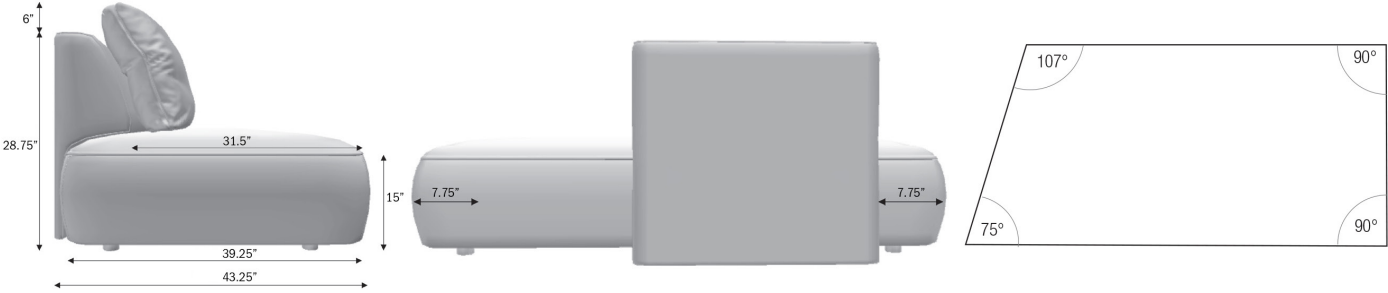

Move 4178

Unique upholstered modular seating with movable
back and removable arm elements.
Available in a wide variety of sizes and angles.
See finish card for options.
Ganging clips are included.

Back slides left to right
on a metal tracking system.

Arms can be
removed and
reconnected.

Move 4178 dimensions

Armrest

Backrests

Seats Elements

see chart on previous page for dimensions

Seat Elements

product no.	fabric yds	leather sf	COM	COL	1	2	3	4	5	6	7	8	9	10	11	wt
4178-8	3.75	67.50	3,498	3,723	3,648	3,723	3,817	3,903	3,948	4,004	4,098	4,173	4,286	4,417	4,548	
4178-81	4.50	81.00	4,486	4,756	4,666	4,756	4,869	4,972	5,026	5,094	5,206	5,296	5,431	5,589	5,746	
4178-82	5.00	90.00	4,869	5,169	5,069	5,169	5,294	5,409	5,469	5,544	5,669	5,769	5,919	6,094	6,269	
4178-83	5.50	99.00	5,288	5,618	5,508	5,618	5,756	5,882	5,948	6,031	6,168	6,278	6,443	6,636	6,828	
4178-84	6.25	112.50	5,669	6,044	5,919	6,044	6,200	6,344	6,419	6,513	6,669	6,794	6,982	7,200	7,419	
4178-85	4.00	72.00	3,589	3,829	3,749	3,829	3,929	4,021	4,069	4,129	4,229	4,309	4,429	4,569	4,709	
4178-86	4.50	81.00	4,578	4,848	4,758	4,848	4,961	5,064	5,118	5,186	5,298	5,388	5,523	5,681	5,838	
4178-87	5.25	94.50	4,969	5,284	5,179	5,284	5,415	5,536	5,599	5,678	5,809	5,914	6,072	6,255	6,439	
4178-88	5.50	99.00	5,348	5,678	5,568	5,678	5,816	5,942	6,008	6,091	6,228	6,338	6,503	6,696	6,888	
4178-89	6.25	112.50	5,939	6,314	6,189	6,314	6,470	6,614	6,689	6,783	6,939	7,064	7,252	7,470	7,689	
4178-90	4.00	72.00	3,589	3,829	3,749	3,829	3,929	4,021	4,069	4,129	4,229	4,309	4,429	4,569	4,709	
4178-91	4.50	81.00	4,578	4,848	4,758	4,848	4,961	5,064	5,118	5,186	5,298	5,388	5,523	5,681	5,838	
4178-92	5.25	94.50	4,969	5,284	5,179	5,284	5,415	5,536	5,599	5,678	5,809	5,914	6,072	6,255	6,439	
4178-93	5.50	99.00	5,348	5,678	5,568	5,678	5,816	5,942	6,008	6,091	6,228	6,338	6,503	6,696	6,888	
4178-94	6.25	112.50	5,939	6,314	6,189	6,314	6,470	6,614	6,689	6,783	6,939	7,064	7,252	7,470	7,689	