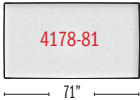

Arms can be
removed and
reconnected.

Move 4178 dimensions

Armrest

Backrests

Seats Elements

see chart on previous page for dimensions

Seat Elements

product no.	fabric yds	leather sf	COM	COL	1	2	3	4	5	6	7	8	9	10	11	wt
4178-8	3.75	67.50	3,498	3,723	3,648	3,723	3,817	3,903	3,948	4,004	4,098	4,173	4,286	4,417	4,548	
4178-81	4.50	81.00	4,486	4,756	4,666	4,756	4,869	4,972	5,026	5,094	5,206	5,296	5,431	5,589	5,746	
4178-82	5.00	90.00	4,869	5,169	5,069	5,169	5,294	5,409	5,469	5,544	5,669	5,769	5,919	6,094	6,269	
4178-83	5.50	99.00	5,288	5,618	5,508	5,618	5,756	5,882	5,948	6,031	6,168	6,278	6,443	6,636	6,828	
4178-84	6.25	112.50	5,669	6,044	5,919	6,044	6,200	6,344	6,419	6,513	6,669	6,794	6,982	7,200	7,419	
4178-85	4.00	72.00	3,589	3,829	3,749	3,829	3,929	4,021	4,069	4,129	4,229	4,309	4,429	4,569	4,709	
4178-86	4.50	81.00	4,578	4,848	4,758	4,848	4,961	5,064	5,118	5,186	5,298	5,388	5,523	5,681	5,838	
4178-87	5.25	94.50	4,969	5,284	5,179	5,284	5,415	5,536	5,599	5,678	5,809	5,914	6,072	6,255	6,439	
4178-88	5.50	99.00	5,348	5,678	5,568	5,678	5,816	5,942	6,008	6,091	6,228	6,338	6,503	6,696	6,888	
4178-89	6.25	112.50	5,939	6,314	6,189	6,314	6,470	6,614	6,689	6,783	6,939	7,064	7,252	7,470	7,689	
4178-90	4.00	72.00	3,589	3,829	3,749	3,829	3,929	4,021	4,069	4,129	4,229	4,309	4,429	4,569	4,709	
4178-91	4.50	81.00	4,578	4,848	4,758	4,848	4,961	5,064	5,118	5,186	5,298	5,388	5,523	5,681	5,838	
4178-92	5.25	94.50	4,969	5,284	5,179	5,284	5,415	5,536	5,599	5,678	5,809	5,914	6,072	6,255	6,439	
4178-93	5.50	99.00	5,348	5,678	5,568	5,678	5,816	5,942	6,008	6,091	6,228	6,338	6,503	6,696	6,888	
4178-94	6.25	112.50	5,939	6,314	6,189	6,314	6,470	6,614	6,689	6,783	6,939	7,064	7,252	7,470	7,689	