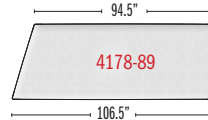

Arms can be
removed and
reconnected.

Move 4178 dimensions

Armrest

Backrests

Seats Elements

see chart on previous page for dimensions

Seat Elements

product no.	fabric yds	leather sf	COM	COL	1	2	3	4	5	6	7	8	9	10	11	wt
4178-8	3.75	67.50	3,498	3,723	3,648	3,723	3,817	3,903	3,948	4,004	4,098	4,173	4,286	4,417	4,548	
4178-81	4.50	81.00	4,486	4,756	4,666	4,756	4,869	4,972	5,026	5,094	5,206	5,296	5,431	5,589	5,746	
4178-82	5.00	90.00	4,869	5,169	5,069	5,169	5,294	5,409	5,469	5,544	5,669	5,769	5,919	6,094	6,269	
4178-83	5.50	99.00	5,288	5,618	5,508	5,618	5,756	5,882	5,948	6,031	6,168	6,278	6,443	6,636	6,828	
4178-84	6.25	112.50	5,669	6,044	5,919	6,044	6,200	6,344	6,419	6,513	6,669	6,794	6,982	7,200	7,419	
4178-85	4.00	72.00	3,589	3,829	3,749	3,829	3,929	4,021	4,069	4,129	4,229	4,309	4,429	4,569	4,709	
4178-86	4.50	81.00	4,578	4,848	4,758	4,848	4,961	5,064	5,118	5,186	5,298	5,388	5,523	5,681	5,838	
4178-87	5.25	94.50	4,969	5,284	5,179	5,284	5,415	5,536	5,599	5,678	5,809	5,914	6,072	6,255	6,439	
4178-88	5.50	99.00	5,348	5,678	5,568	5,678	5,816	5,942	6,008	6,091	6,228	6,338	6,503	6,696	6,888	
4178-89	6.25	112.50	5,939	6,314	6,189	6,314	6,470	6,614	6,689	6,783	6,939	7,064	7,252	7,470	7,689	
4178-90	4.00	72.00	3,589	3,829	3,749	3,829	3,929	4,021	4,069	4,129	4,229	4,309	4,429	4,569	4,709	
4178-91	4.50	81.00	4,578	4,848	4,758	4,848	4,961	5,064	5,118	5,186	5,298	5,388	5,523	5,681	5,838	
4178-92	5.25	94.50	4,969	5,284	5,179	5,284	5,415	5,536	5,599	5,678	5,809	5,914	6,072	6,255	6,439	
4178-93	5.50	99.00	5,348	5,678	5,568	5,678	5,816	5,942	6,008	6,091	6,228	6,338	6,503	6,696	6,888	
4178-94	6.25	112.50	5,939	6,314	6,189	6,314	6,470	6,614	6,689	6,783	6,939	7,064	7,252	7,470	7,689	