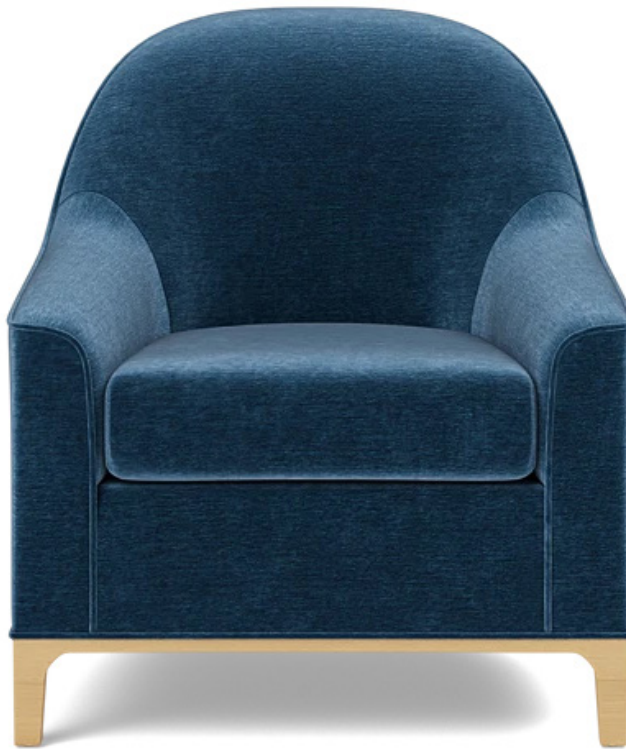

Sofia 4183-5

Fully upholstered lounge with loose seat cushion and tight back.
Lounge comes standard with European beech wood base.
Wood base is available in all standard finishes and custom options to match your specifications.

Seat cushion upgrade with down-wrapped foam:
\$500 LIST upcharge

Lounge Chair

H-35" D-34.5" W-32" SH-17.5" SW-25.25" SD-23.25"

product no.	fabric yds	leather sf	COM	COL	1	2	3	4	5	6	7	8	9	10	11	wt
4183-5	7	126	3,198	3,618	3,478	3,618	3,793	3,954	4,038	4,143	4,318	4,458	4,668	4,913	5,158	