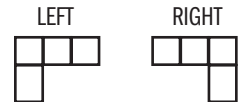

LEVEL 4
DESIGNS

4184-74 Urban Chaise Sectional

Two piece sectional fully upholstered with loose seat and back cushions.

4184-74 Urban Chaise Sectional

Two piece sectional fully upholstered with loose seat and back cushions.

Standard cushion configurations:

- Individual seat cushions (IC)
- Bench seat cushion (BC)

Standard leg options in European beech:

- Round tapered legs (RWL) | Square tapered legs (SWL)

Metal legs in brushed stainless steel available at a \$500 LIST upcharge:

- Round metal leg (RML) | Square metal leg (SML)

Back and seat cushion upgrade with down-wrapped foam:

\$2200 LIST upcharge

Specify orientation when ordering:

Shown with standard square tapered wood legs (SWL) and bench seat cushions (BC).
Left orientation.

Shown with standard round tapered wood legs (RWL) and individual seat cushions (IC).
Left orientation.

H-33" D-64" W-95" SH-18" SD-21" AH-24"

product no.	fabric yds	leather sf	COM	COL	1	2	3	4	5	6	7	8	9	10	11	wt
4184-74	32	576	7,498	9,418	8,778	9,418	10,218	10,954	11,338	11,818	12,618	13,258	14,218	15,338	16,458	