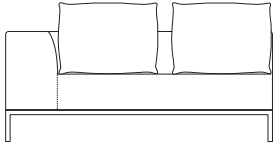

## Madison 4555

Fully upholstered with tight seat and back.  
Metal square tube base comes standard in brushed stainless steel with powdercoat options available at additional upcharge.  
Ganging clips are included.  
Throw pillows available at additional upcharge.

## One Arm Modular-Short

H-32.5" D-39.25" W-51" SH-16.25" AH-27.5"

desc.	product no.	fabric yds	leather sf	COM	COL	1	2	3	4	5	6	7	8	9	10	11	wt
Left Arm	4555-61L	8	144	5,964	6,444	6,284	6,444	6,644	6,828	6,924	7,044	7,244	7,404	7,644	7,924	8,204	
Right Arm	4555-61R	8	144	5,964	6,444	6,284	6,444	6,644	6,828	6,924	7,044	7,244	7,404	7,644	7,924	8,204	

## One Arm Modular-Long

H-32.5" D-39.25" W-78" SH-16.25" AH-27.5"

desc.	product no.	fabric yds	leather sf	COM	COL	1	2	3	4	5	6	7	8	9	10	11	wt
Left Arm	4555-71L	11	198	7,553	8,213	7,993	8,213	8,488	8,741	8,873	9,038	9,313	9,533	9,863	10,248	10,633	
Right Arm	4555-71R	11	198	7,553	8,213	7,993	8,213	8,488	8,741	8,873	9,038	9,313	9,533	9,863	10,248	10,633	

## Corner Chaise-Long

H-32.5" D-39.25" W-78" SH-16.25" AH-27.5"

desc.	product no.	fabric yds	leather sf	COM	COL	1	2	3	4	5	6	7	8	9	10	11	wt
Left Arm	4555-72L	11	198	7,664	8,324	8,104	8,324	8,599	8,852	8,984	9,149	9,424	9,644	9,974	10,359	10,744	
Right Arm	4555-72R	11	198	7,664	8,324	8,104	8,324	8,599	8,852	8,984	9,149	9,424	9,644	9,974	10,359	10,744	