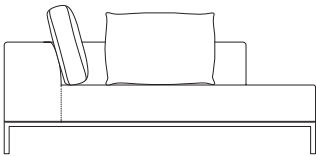

## Madison 4555

Fully upholstered with tight seat and back.  
Metal square tube base comes standard in brushed stainless steel with powdercoat options available at additional upcharge.  
Ganging clips are included.  
Throw pillows available at additional upcharge.

## One Arm Modular-Short

H-32.5" D-39.25" W-51" SH-16.25" AH-27.5"

desc.	product no.	fabric yds	leather sf	COM	COL	1	2	3	4	5	6	7	8	9	10	11	wt
Left Arm	4555-61L	8	144	5,964	6,444	6,284	6,444	6,644	6,828	6,924	7,044	7,244	7,404	7,644	7,924	8,204	
Right Arm	4555-61R	8	144	5,964	6,444	6,284	6,444	6,644	6,828	6,924	7,044	7,244	7,404	7,644	7,924	8,204	

## One Arm Modular-Long

H-32.5" D-39.25" W-78" SH-16.25" AH-27.5"

desc.	product no.	fabric yds	leather sf	COM	COL	1	2	3	4	5	6	7	8	9	10	11	wt
Left Arm	4555-71L	11	198	7,553	8,213	7,993	8,213	8,488	8,741	8,873	9,038	9,313	9,533	9,863	10,248	10,633	
Right Arm	4555-71R	11	198	7,553	8,213	7,993	8,213	8,488	8,741	8,873	9,038	9,313	9,533	9,863	10,248	10,633	

## Corner Chaise-Short

H-32.5" D-39.25" W-51" SH-16.25" AH-27.5"

desc.	product no.	fabric yds	leather sf	COM	COL	1	2	3	4	5	6	7	8	9	10	11	wt
Left Arm	4555-62L	8	144	5,998	6,478	6,318	6,478	6,678	6,862	6,958	7,078	7,278	7,438	7,678	7,958	8,238	
Right Arm	4555-62R	8	144	5,998	6,478	6,318	6,478	6,678	6,862	6,958	7,078	7,278	7,438	7,678	7,958	8,238	