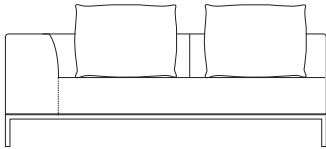

## Madison 4555

Fully upholstered with tight seat and back.  
Metal square tube base comes standard in brushed stainless steel with powdercoat options available at additional upcharge.  
Ganging clips are included.  
Throw pillows available at additional upcharge.

## One Arm Modular-Short

H-32.5" D-39.25" W-51" SH-16.25" AH-27.5"

desc.	product no.	fabric yds	leather sf	COM	COL	1	2	3	4	5	6	7	8	9	10	11	wt
Left Arm	4555-61L	8	144	5,964	6,444	6,284	6,444	6,644	6,828	6,924	7,044	7,244	7,404	7,644	7,924	8,204	
Right Arm	4555-61R	8	144	5,964	6,444	6,284	6,444	6,644	6,828	6,924	7,044	7,244	7,404	7,644	7,924	8,204	

## One Arm Modular-Long

H-32.5" D-39.25" W-78" SH-16.25" AH-27.5"

desc.	product no.	fabric yds	leather sf	COM	COL	1	2	3	4	5	6	7	8	9	10	11	wt
Left Arm	4555-71L	11	198	7,553	8,213	7,993	8,213	8,488	8,741	8,873	9,038	9,313	9,533	9,863	10,248	10,633	
Right Arm	4555-71R	11	198	7,553	8,213	7,993	8,213	8,488	8,741	8,873	9,038	9,313	9,533	9,863	10,248	10,633	

## Corner Chaise-Long

H-32.5" D-39.25" W-78" SH-16.25" AH-27.5"

desc.	product no.	fabric yds	leather sf	COM	COL	1	2	3	4	5	6	7	8	9	10	11	wt
Left Arm	4555-72L	11	198	7,664	8,324	8,104	8,324	8,599	8,852	8,984	9,149	9,424	9,644	9,974	10,359	10,744	
Right Arm	4555-72R	11	198	7,664	8,324	8,104	8,324	8,599	8,852	8,984	9,149	9,424	9,644	9,974	10,359	10,744	