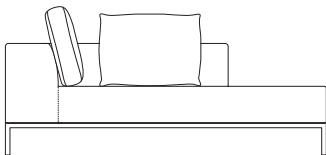

## One Arm Modular-Short

H-32.5" D-39.25" W-51" SH-16.25" AH-27.5"

desc.	product no.	fabric yds	leather sf	COM	COL	1	2	3	4	5	6	7	8	9	10	11	wt
Left Arm	4555-61L	8	144	5,964	6,444	6,284	6,444	6,644	6,828	6,924	7,044	7,244	7,404	7,644	7,924	8,204	
Right Arm	4555-61R	8	144	5,964	6,444	6,284	6,444	6,644	6,828	6,924	7,044	7,244	7,404	7,644	7,924	8,204	

## One Arm Modular-Long

H-32.5" D-39.25" W-78" SH-16.25" AH-27.5"

desc.	product no.	fabric yds	leather sf	COM	COL	1	2	3	4	5	6	7	8	9	10	11	wt
Left Arm	4555-71L	11	198	7,553	8,213	7,993	8,213	8,488	8,741	8,873	9,038	9,313	9,533	9,863	10,248	10,633	
Right Arm	4555-71R	11	198	7,553	8,213	7,993	8,213	8,488	8,741	8,873	9,038	9,313	9,533	9,863	10,248	10,633	

## Corner Chaise-Short

H-32.5" D-39.25" W-51" SH-16.25" AH-27.5"

desc.	product no.	fabric yds	leather sf	COM	COL	1	2	3	4	5	6	7	8	9	10	11	wt
Left Arm	4555-62L	8	144	5,998	6,478	6,318	6,478	6,678	6,862	6,958	7,078	7,278	7,438	7,678	7,958	8,238	
Right Arm	4555-62R	8	144	5,998	6,478	6,318	6,478	6,678	6,862	6,958	7,078	7,278	7,438	7,678	7,958	8,238	