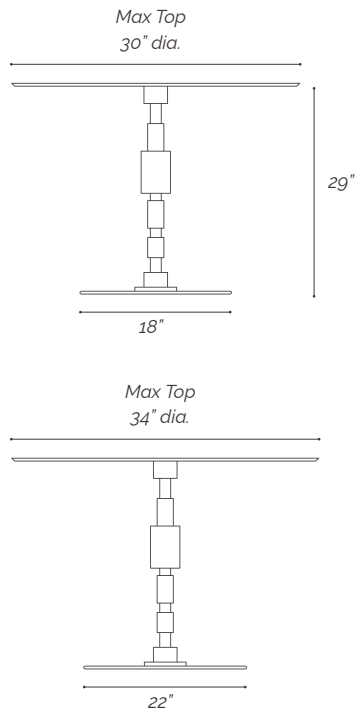

Unique solid wood column in teak or beech with round disk base available in multiple painted lacquer finish options. Choose from our large selection of 1/2" thick RUM solid HPL top options that are suitable for both indoor and outdoor applications.

DINING TABLE - 29"H

Description	Product No.	Spread	Column	Weight	Price
Teak	49011-18DIN-T	18"	2"	29	1498
Teak	49011-22DIN-T	22"	2"	48	1598
Beech	49011-18DIN-B	18"	2"	29	1198
Beech	49011-22DIN-B	22"	2"	48	1298