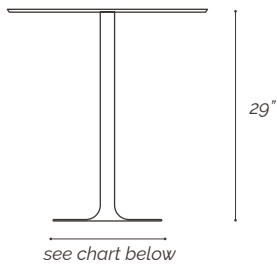

Fluted base with round column available in multiple painted lacquer finish options. Choose from our large selection of 1/2" thick RUM solid HPL top options.

shown in hand rubbed bronze available at an up-charge

**DINING**

**DINING BASE - 29"H**

Max Top Size	Product No.	Color	Spread	Column	Weight	Price
28" Dia.	49012-15DIN	Standard	15"	1.5"	11	898
30" Dia.	49012-17DIN	Standard	17"	1.5"	13	998
32" Dia.	49012-20DIN	Standard	20"	1.5"	15	1133