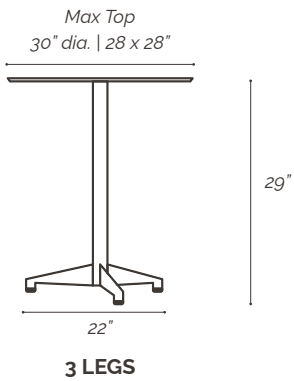

LEVEL 4
DESIGNS

RUM 49015 Giacomo | Indoor/Outdoor

Three and four leg base options with round column available in multiple powder-coat finish options. Choose from our large selection of 1/2" thick RUM solid HPL top options that are suitable for both indoor and outdoor applications.

DINING BASE - 29"H

Description	Product No.	Color	Spread	Weight	Price
 3 legs	49015-22DIN3L	Standard	22"	11	498

Base pricing only, tops quoted on request.

DINING TABLE - 29"H

Description	Product No.	Color	Spread	Weight	Price
 4 legs	49015-26DIN4L	Standard	26"	12	598