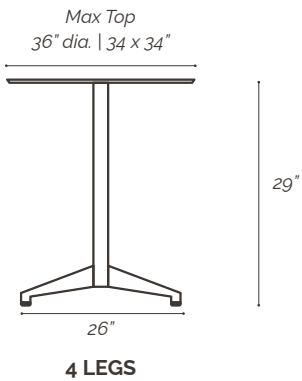

LEVEL 4
DESIGNS

RUM 49015 Giacomo | Indoor/Outdoor

Three and four leg base options with round column available in multiple powder-coat finish options. Choose from our large selection of 1/2" thick RUM solid HPL top options that are suitable for both indoor and outdoor applications.

DINING BASE - 29"H

Description	Product No.	Color	Spread	Weight	Price
 3 legs	49015-22DIN3L	Standard	22"	11	498

Base pricing only, tops quoted on request.

DINING TABLE - 29"H

Description	Product No.	Color	Spread	Weight	Price
 4 legs	49015-26DIN4L	Standard	26"	12	598