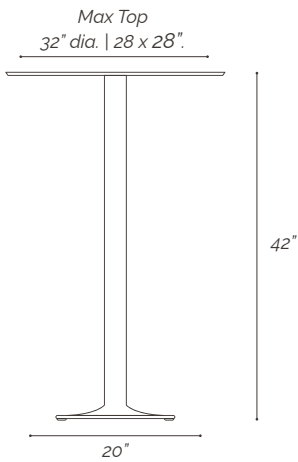

Beautifully sculptured square base with square column available in multiple powder-coat finish options.

Choose from our large selection of 1/2" thick RUM solid HPL top options that are suitable for both indoor and outdoor applications.

DINING BASE - 29"H

Description	Product No.	Color	Spread	Weight	Price
 Square	49016-16DIN	Standard	16"	24	589
 Square	49016-20DIN	Standard	20"	36	749

Base pricing only, tops quoted on request.

BAR BASE - 42" H

Description	Product No.	Color	Spread	Weight	Price
 Square	49016-20BAR	Standard	20"	39.5	798

Base pricing only, tops quoted on request.

Options/Upcharges: Marine outdoor powder coat - suitable for high-salt environments (call for pricing).