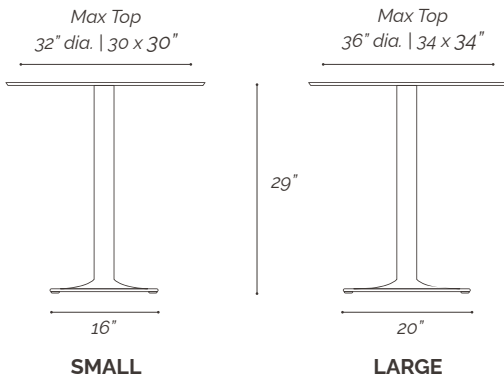

Beautifully sculptured square base with square column available in multiple powder-coat finish options.

Choose from our large selection of 1/2" thick RUM solid HPL top options that are suitable for both indoor and outdoor applications.

DINING BASE - 29"H

Description	Product No.	Color	Spread	Weight	Price
 Square	49016-16DIN	Standard	16"	24	589
 Square	49016-20DIN	Standard	20"	36	749

Base pricing only, tops quoted on request.

BAR BASE - 42" H

Description	Product No.	Color	Spread	Weight	Price
 Square	49016-20BAR	Standard	20"	39.5	798

Base pricing only, tops quoted on request.

Options/Upcharges: Marine outdoor powder coat - suitable for high-salt environments (call for pricing).