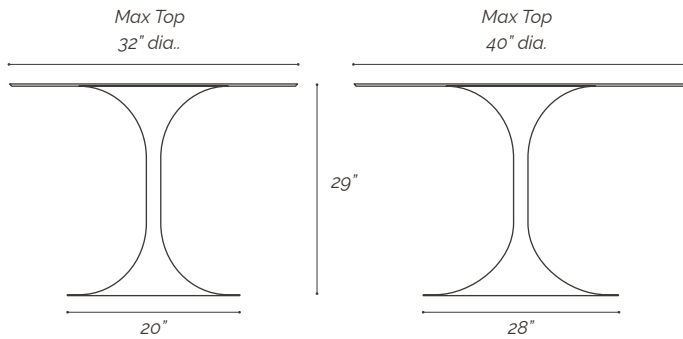

Classic tulip base available in multiple painted lacquer finish options. Choose from our large selection of 1/2" thick RUM solid HPL top options that are suitable for both indoor and outdoor applications.

**DINING BASE - 29"H**

Max Top Size	Product No.	Color	Spread	Column	Weight	Price
32" Dia.	49017-20DIN	Standard	20"	2"	22	1598
40" Dia.	49017-28DIN	Standard	28"	2"	25	1898

*Base pricing only, tops quoted on request.*