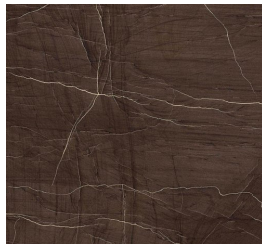

LEVEL 4
DESIGNS

RUM Table Material Options

Solid 1/2" thick Abet Laminati HPL for indoor + outdoor use | Tops quoted on request.

5547

1451

5555

2810

596

6089

1457

5563

1456

545

796

2811

6077

5558

608

669

677

879

406

1109

1592

421

1455